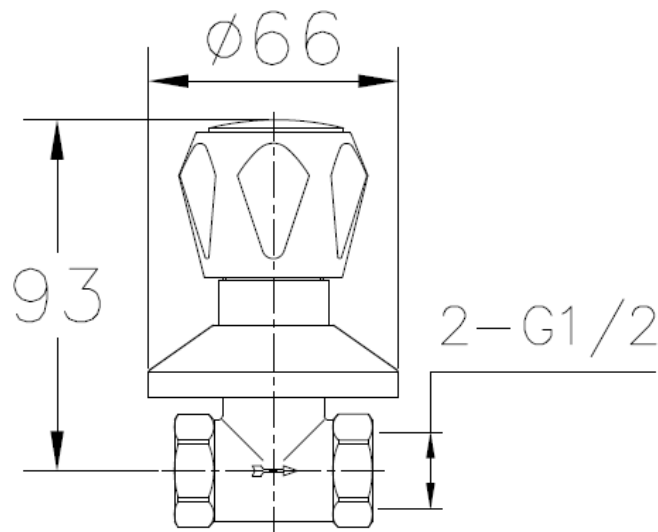

Brand : CAE, China
Name : Shower valve

Item Code : 91.1016C SP

Color / Finish:

Dimensions : 93 mm height

Product info:

- Shower valve

Flushing of pipe must be done before fittings are installed. Failure to do so voids the warranty.